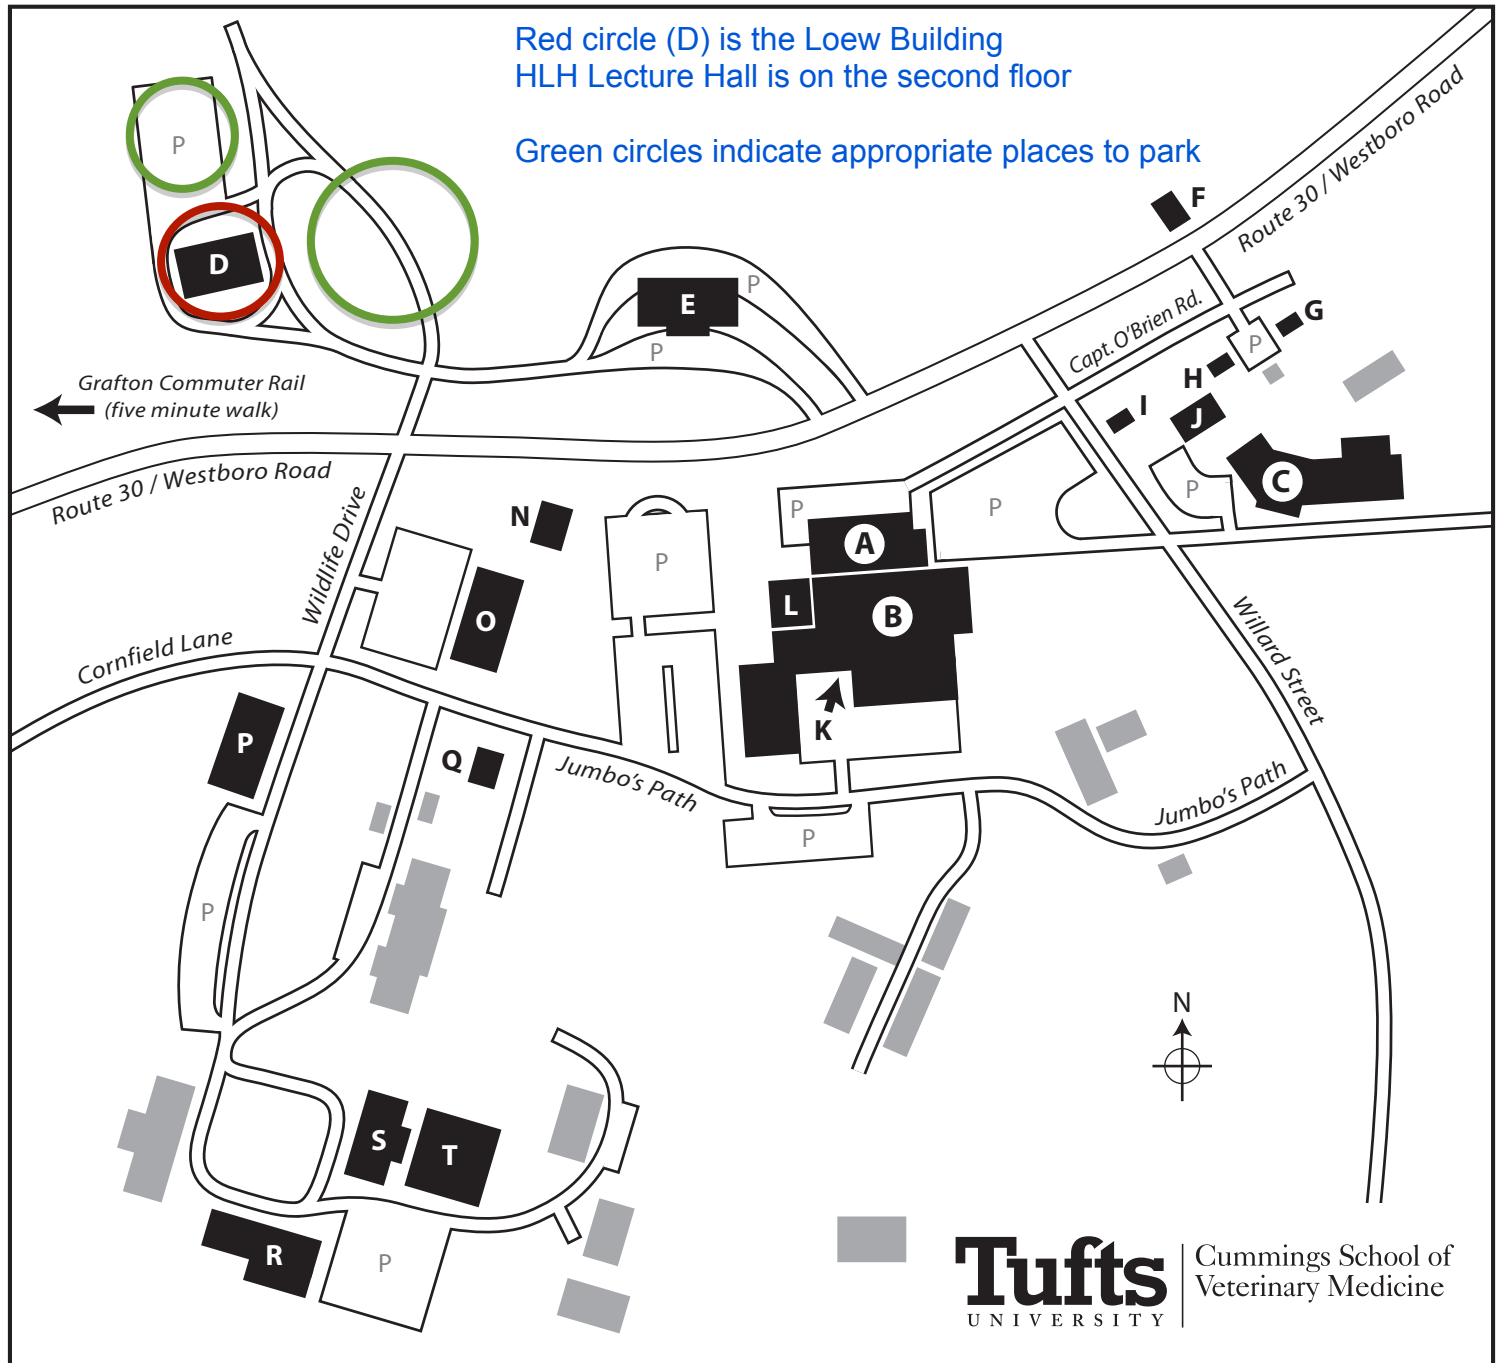

Cummings School of Veterinary Medicine **CAMPUS MAP**

200 Westboro Road, North Grafton, MA 01536

4/27/09

- A** The Henry and Lois Foster Hospital for Small Animals
- B** Hospital for Large Animals
- C** Bernice Barbour Wildlife Medicine Building
- D** Frankin M. Loew Veterinary Education Center
- E** Jean Mayer Administration Building
- F** Locust Barn
- G** Center for Animals and Public Policy
- H** Development and Alumni Relations
- I** Alpha Psi Student Center
- J** 54 Willard Road Faculty Offices
- K** Agnes Varis Lecture Hall
- L** Lily Lerner Spay/Neuter Clinic
- M** Cafeteria
- N** Central Services/Campus Police
- O** Agnes Varis Campus Center & Elmes Café
- P** David McGrath Veterinary Teaching Laboratory
- Q** 1 Ridge Road Faculty Offices
- R** Veterinary Diagnostic (*Bldg 20*)
- S** Biotech Transfer Center & Laboratory Support (*Bldg 21*)
- T** Amelia Peabody Pavillion