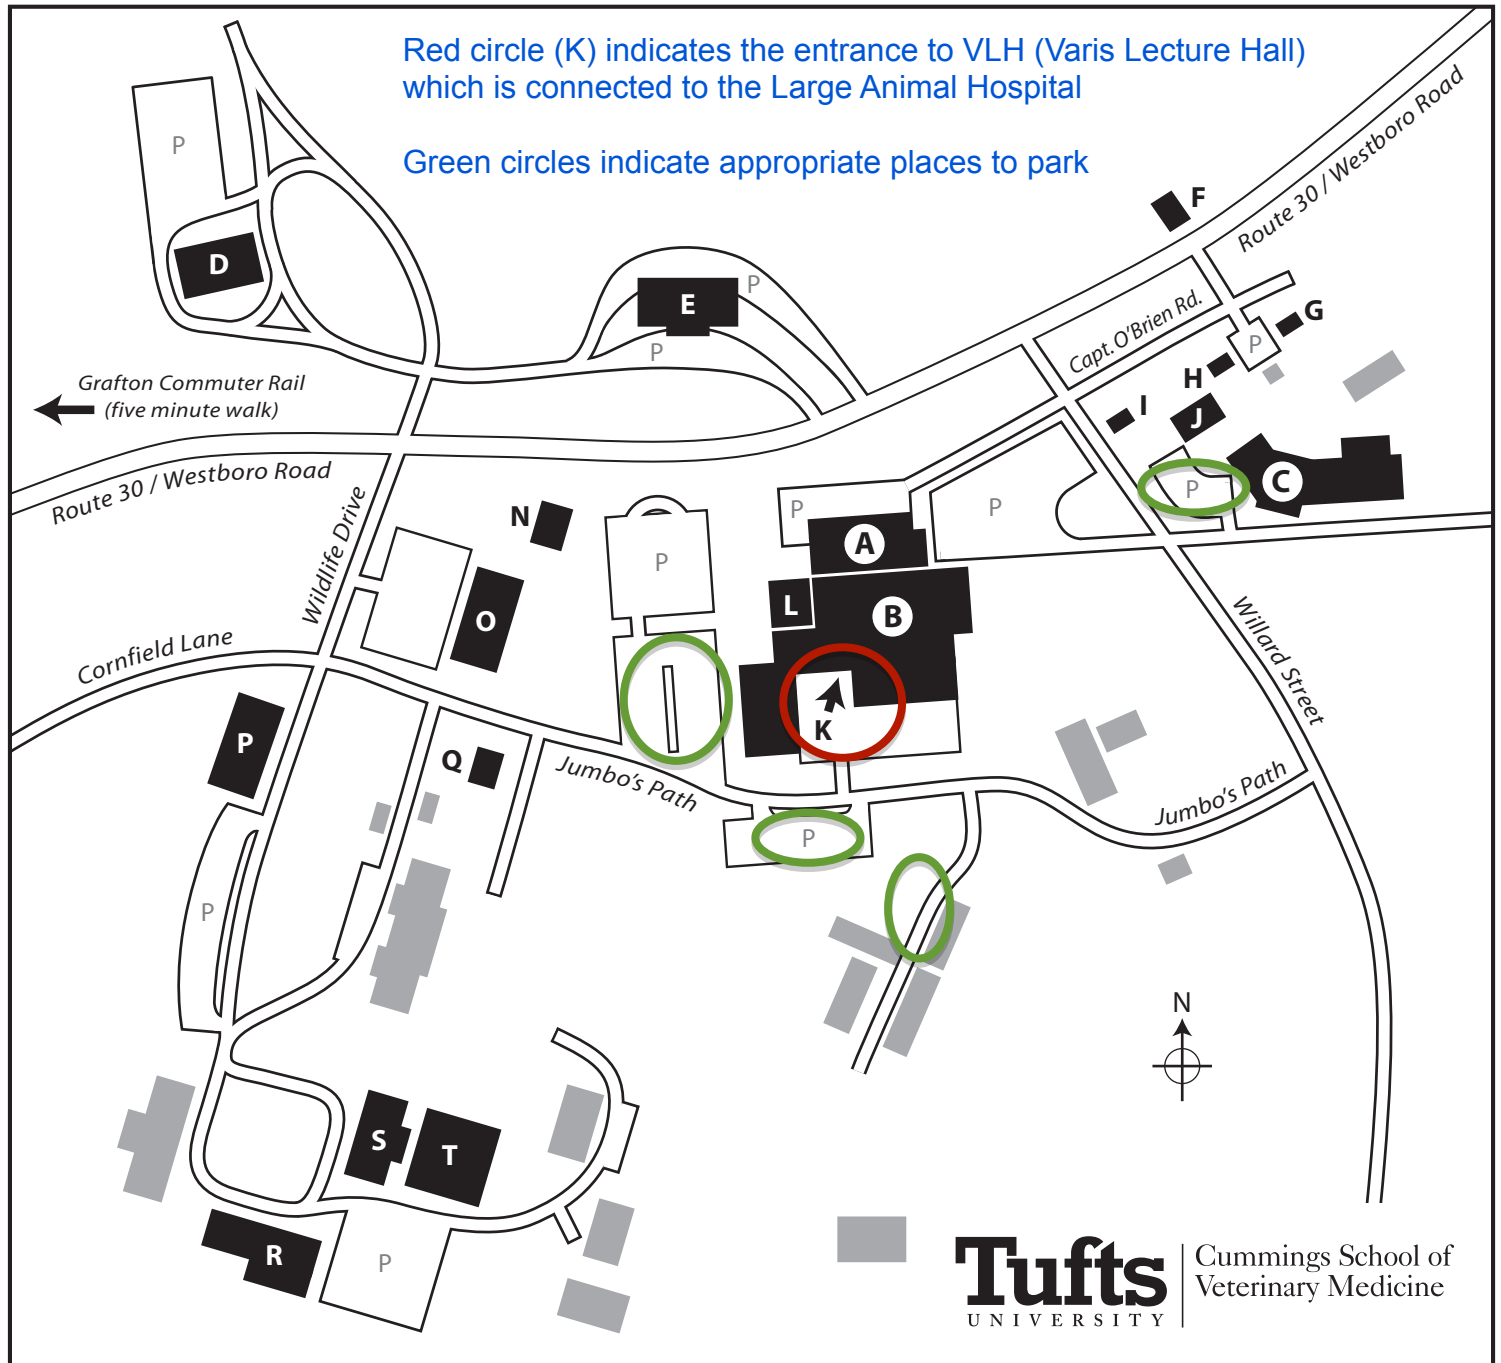

Cummings School of Veterinary Medicine **CAMPUS MAP**

200 Westboro Road, North Grafton, MA 01536

4/27/09

- A** The Henry and Lois Foster Hospital for Small Animals
- B** Hospital for Large Animals
- C** Bernice Barbour Wildlife Medicine Building
- D** Frankin M. Loew Veterinary Education Center
- E** Jean Mayer Administration Building
- F** Locust Barn
- G** Center for Animals and Public Policy
- H** Development and Alumni Relations
- I** Alpha Psi Student Center
- J** 54 Willard Road Faculty Offices
- K** Agnes Varis Lecture Hall
- L** Lily Lerner Spay/Neuter Clinic
- M** Cafeteria
- N** Central Services/Campus Police
- O** Agnes Varis Campus Center & Elmes Café
- P** David McGrath Veterinary Teaching Laboratory
- Q** 1 Ridge Road Faculty Offices
- R** Veterinary Diagnostic (Bldg 20)
- S** Biotech Transfer Center & Laboratory Support (Bldg 21)
- T** Amelia Peabody Pavillion